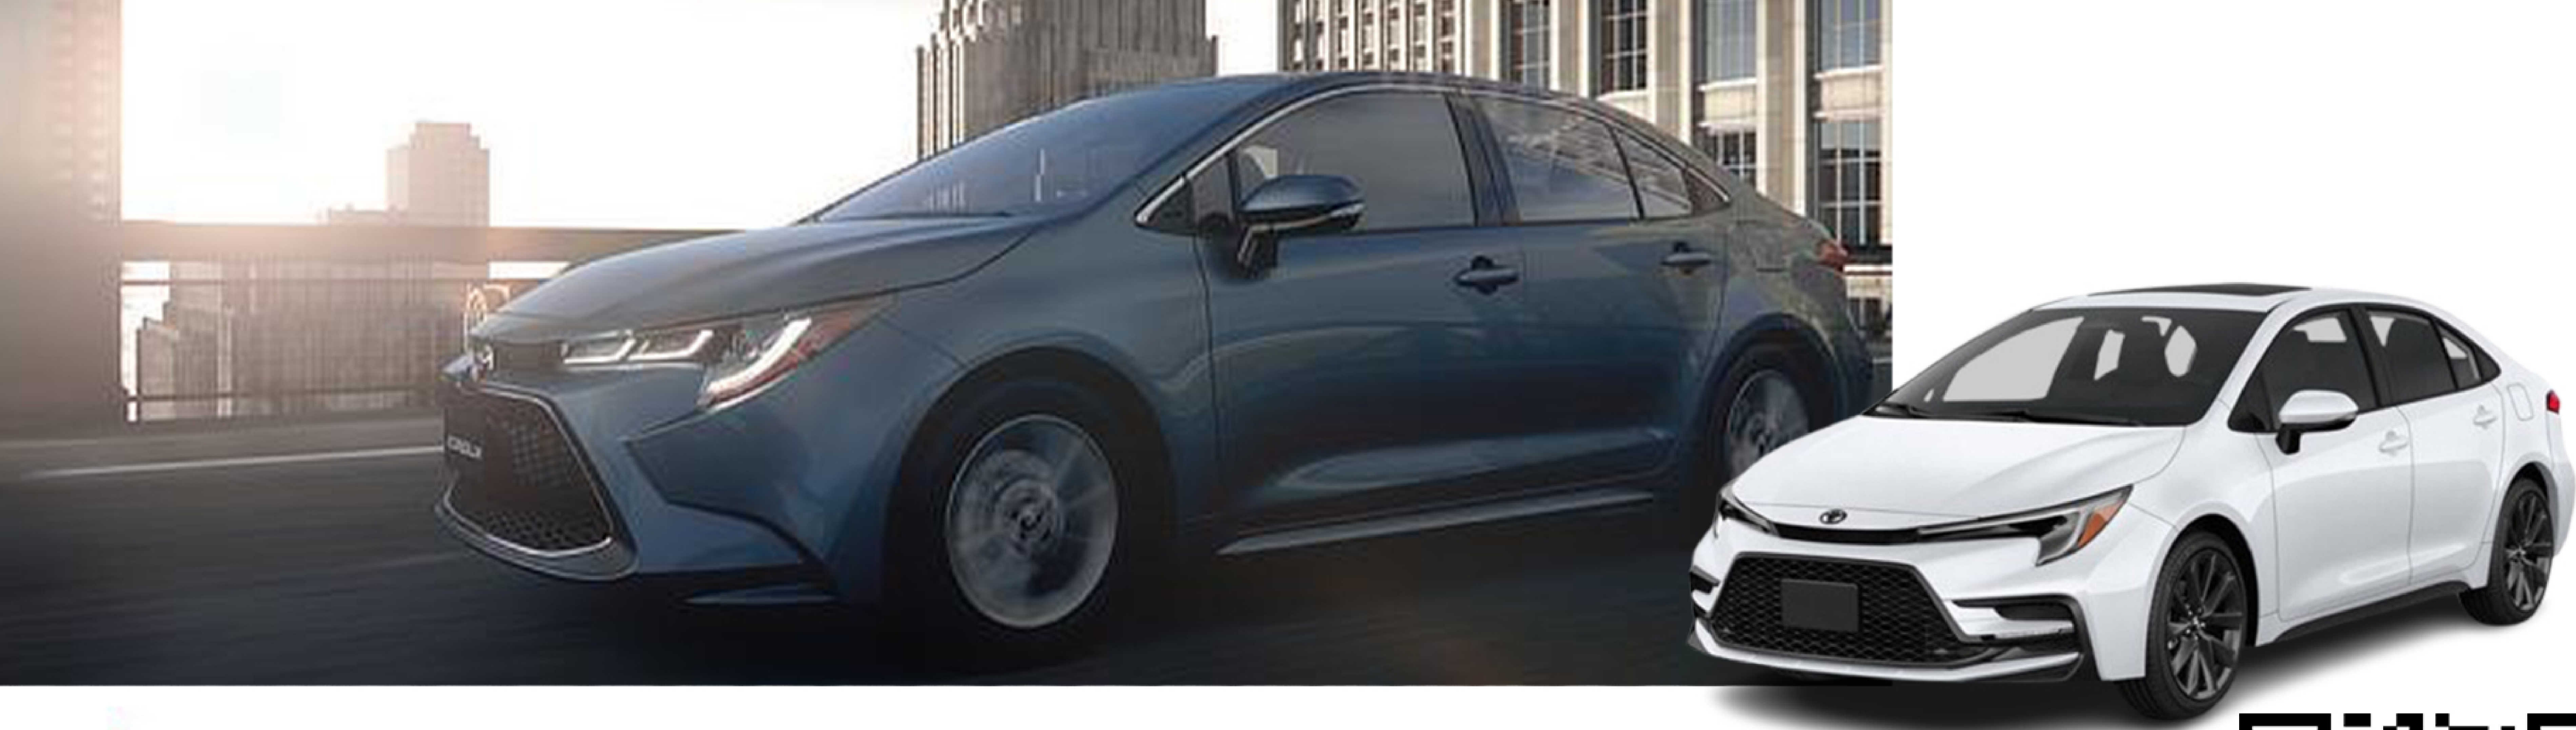

تهران، خیابان مطهری بعد از تقاطع سهروردی پلاک ۶۴

NO.64, MOTTAHARI ST, SOHREVARDI INTERSECTION, TEHRAN,

KARENTRADING.COM

[KAREN.TRADING](https://www.instagram.com/karen.trading)

INFO@KARENTRADING.COM

021-43965555